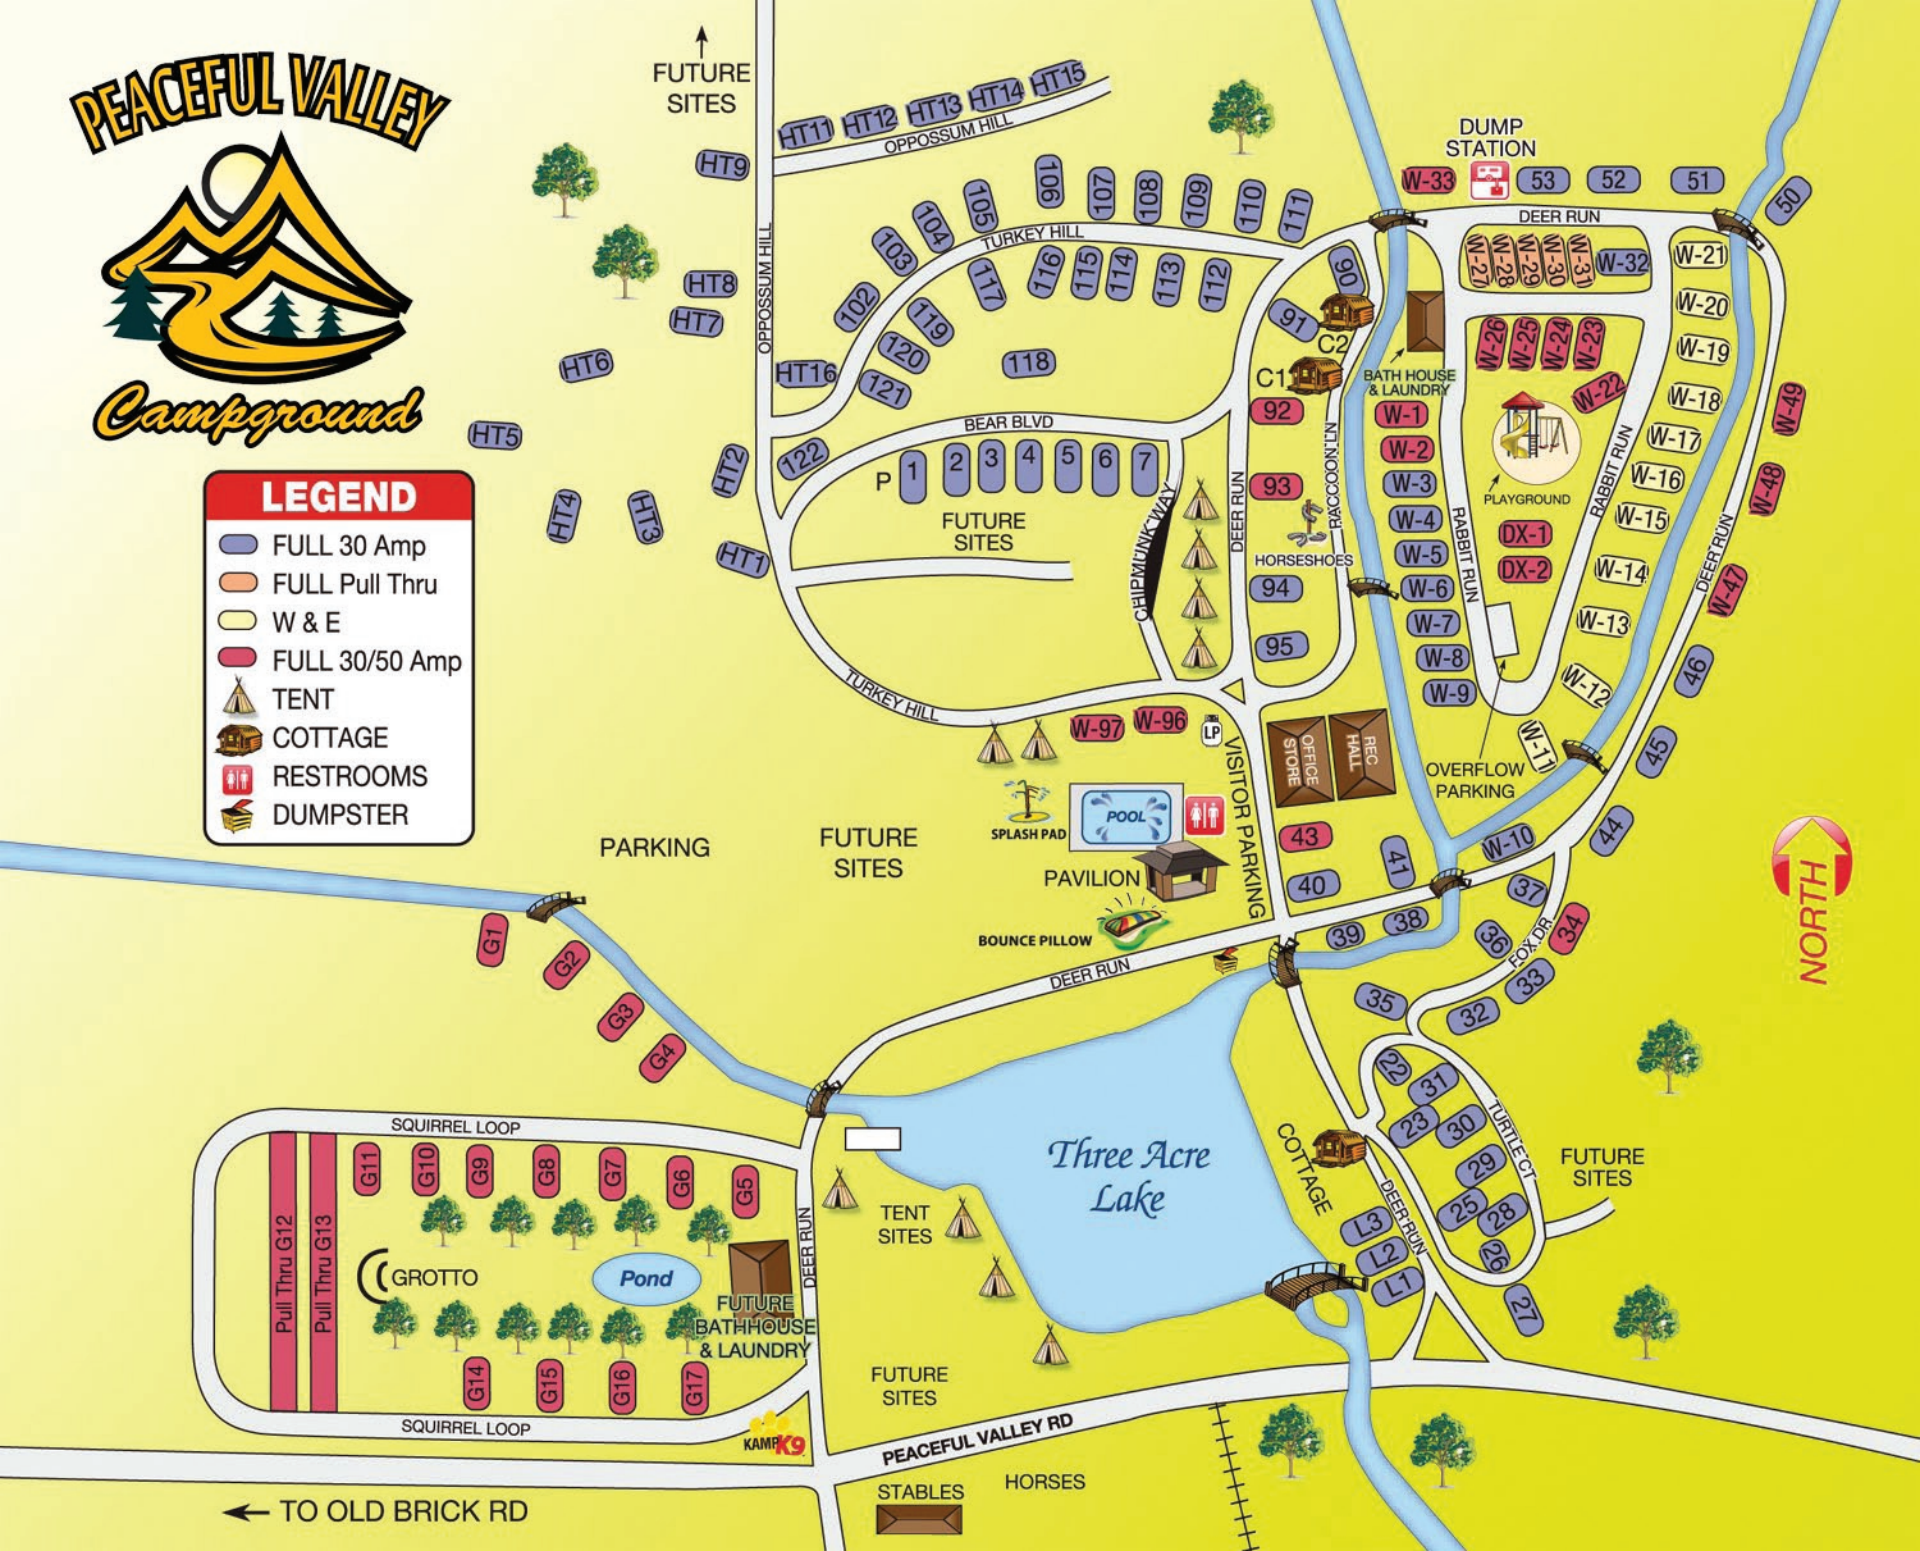

PEACEFUL VALLEY

Campground

LEGEND

-  FULL 30 Amp
-  FULL Pull Thru
-  W & E
-  FULL 30/50 Amp
-  TENT
-  COTTAGE
-  RESTROOMS
-  DUMPSTER

← TO OLD BRICK RD